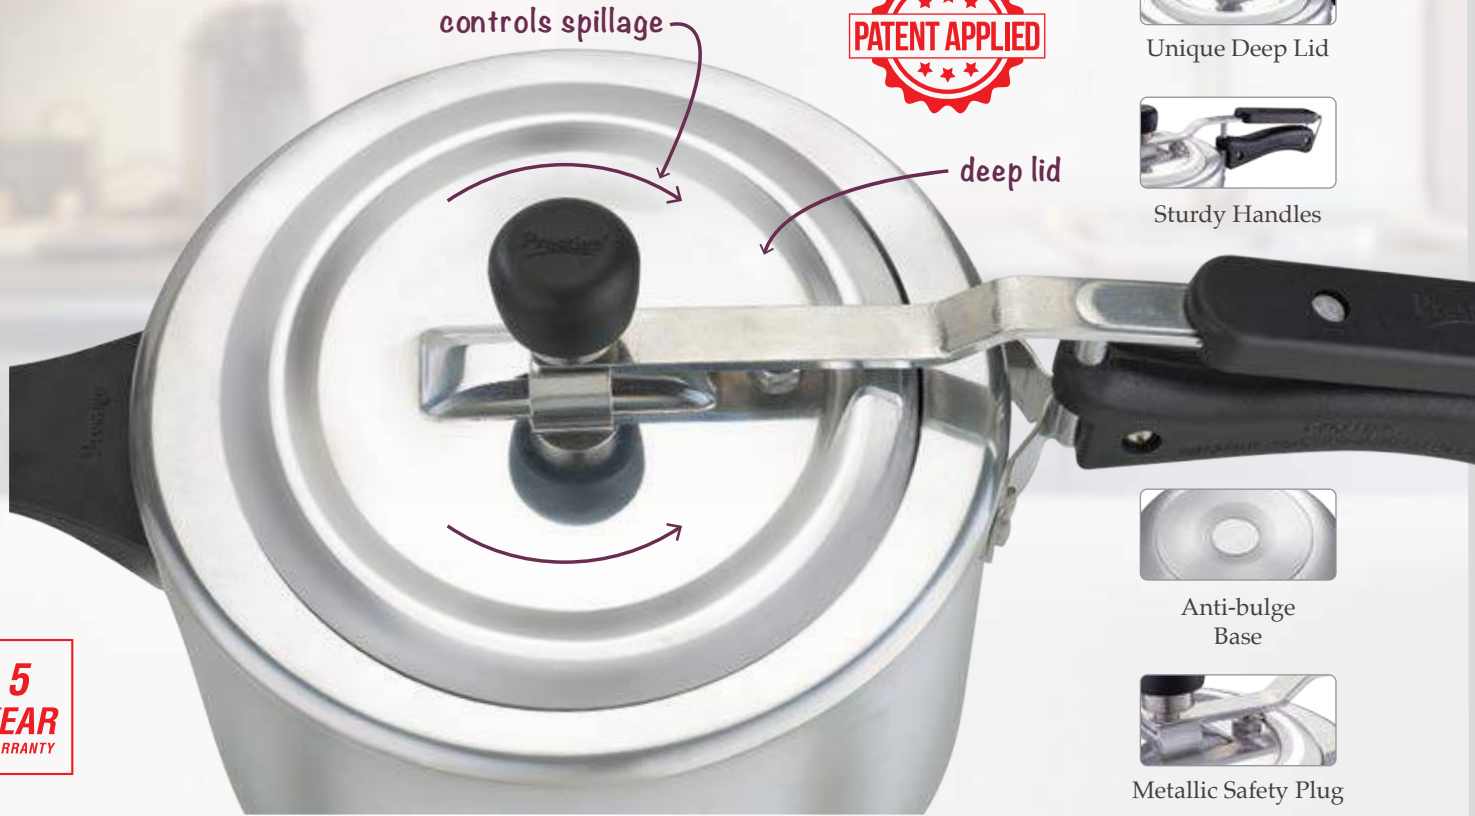

INDIA'S FIRST PRESSURE COOKER WHICH CONTROLS SPILLAGE.

Aluminium
Pressure Cookers

1.5 Litre
SKU Code
10738

2 Litre
SKU Code
10729

3 Litre
SKU Code
10730

5 Litre
SKU Code
10731